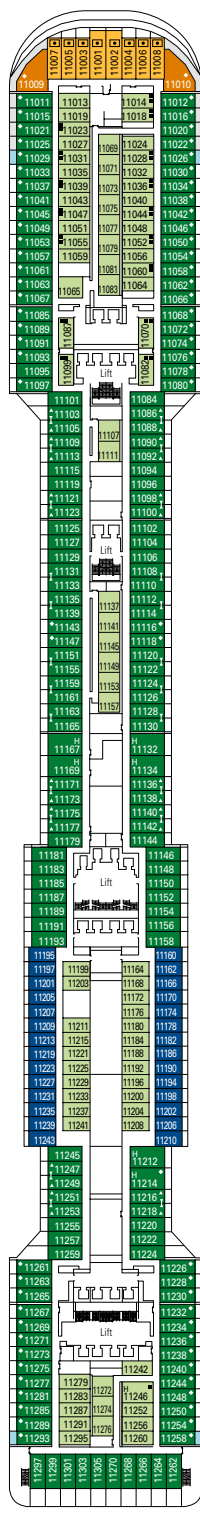

MSC DIVINA

TECHNICAL SHEET

COMMON SERVICES

RECEPTION-GUEST SERVICE

TECHNICAL CHARACTERISTICS OF THE SHIP

GROSS TONNAGE	139.072 tons
LENGTH / BEAM / HEIGHT	333,30 m / 37,92 m post panamax / 67,69 m
SURFACE AREA	450.000 m ² , incl. 27.000 m ² public area
DECKS	18, incl. 14 for guests
LIFTS	26, incl. 17 for guests (2 panoramics and 1 for the MSC Yacht Club)
VOLTAGE (IN CABIN)	110/220 volts
MAXIMUM SPEED	23,75 knots
STABILISERS	Stabilised with 2 fins
NUMBER OF PASSENGERS	4.345
NUMBER OF CABINS	1.751, incl. 45 for guests with disabilities or reduced mobility
CREW MEMBERS	Approx. 1.388
POOLS	4, incl. 1 with sliding roof and 1 for the MSC Yacht Club; 12 whirlpool baths
ENVIRONMENTAL TECHNOLOGY	AWT-Advanced Water Treatment, Energy Saving & Monitoring System, Clean Ship 2

VARIOUS SERVICES	Seats	Use	Surface (m ²)	Deck	
EXCURSIONS OFFICE	10	Excursions office	100	6 Zeus	
MEDICAL CENTER	6	Medical centre	284	4 Atlante	
RECEPTION-GUEST SERVICE	119	Reception, guest service	479	5 Saturno	
CONFERENCE ROOMS	Seats	Stage / Dance floor surface (m ²)	Surface (m ²)	Deck	
BLACK AND WHITE	322	27	55	800	7 Apollo
GALAXY	126		95	421	16 Urano
GOLDEN JAZZ BAR	152	16	13	235	7 Apollo
MSC SPORTS ARENA	120			290	16 Urano
PANTHEON THEATRE	1.603	165		2.086	6 Zeus / 7 Apollo
SKY & STARS	34			83	16 Urano

THE ONE BAR

CONCIERGE AREA

LA CANTINA DI BACCO

F1 SIMULATOR

DECK 9
MINERVA

DECK 10
GIUNONE

DECK 11
IRIDE

DECK 12
AURORA

DECK 13
CUPIDO

Elios Deck 18
 Urano Deck 16
 Mercurio Deck 15
 Afrodite Deck 14
 Cupido Deck 13
 Aurora Deck 12
 Iride Deck 11
 Giunone Deck 10
 Minerva Deck 9
 Artemide Deck 8
 Apollo Deck 7
 Zeus Deck 6
 Saturno Deck 5
 Atlante Deck 4