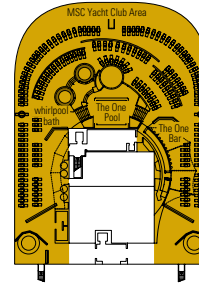

I PUFFI

MSC AUREA SPA

MSC YACHT CLUB

TOP SAIL LOUNGE

MSC YACHT CLUB

MSC YACHT CLUB	Seats	Exclusive services	Surface (m ²)	Deck
CONCIERGE AREA		Reception with 24-hour concierge service	113	15 Mercurio
LE MUSE	110	Restaurant	218	15 Mercurio
LIBRARY		Library in the concierge area	39	15 Mercurio
MSC AUREA SPA		Exclusive access with private lift, 2 private massage rooms	47	14 Afrodite
69 SUITES WITH BUTLER SERVICE		24-hour butler service	from ≈ 26 to ≈ 53	12 Aurora 15 Mercurio 16 Urano
THE ONE BAR	12	Bar, buffet	1.177	18 Elios
THE ONE POOL	244	Pool, 2 whirlpool baths and solarium		
TOP SAIL LOUNGE	177	Panoramic forward lounge, bar	297	15 Mercurio

THE ONE BAR

CONCIERGE AREA

LA CANTINA DI BACCO

F1 SIMULATOR

DECK 9
MINERVA

DECK 10
GIUNONE

DECK 11
IRIDE

DECK 12
AURORA

DECK 13
CUPIDO

Elios Deck 18
 Urano Deck 16
 Mercurio Deck 15
 Afrodite Deck 14
 Cupido Deck 13
 Aurora Deck 12
 Iride Deck 11
 Giunone Deck 10
 Minerva Deck 9
 Artemide Deck 8
 Apollo Deck 7
 Zeus Deck 6
 Saturno Deck 5
 Atlante Deck 4

Elios Deck 18

MSC YACHT CLUB

1.751 CABINS

Royal Suites	2
Executive & Family Suites	3
Deluxe Suites*	64
Aurea Suites	28
Balcony*	1.134
Ocean View*	113
Interior*	405

* Including cabins for guests with disabilities or reduced mobility.