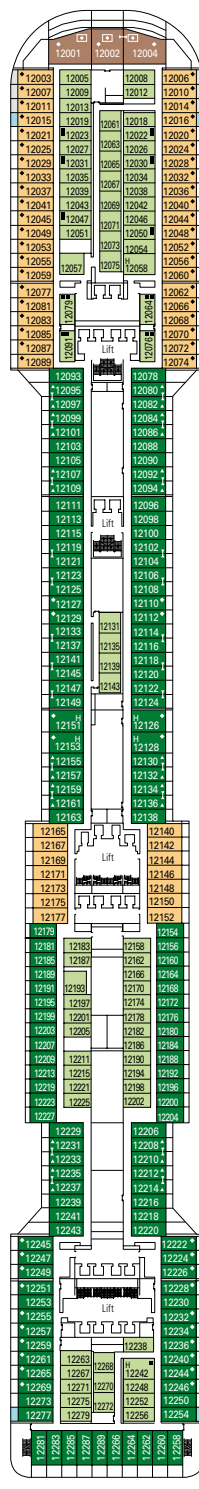

MSC DIVINA

TECHNICAL SHEET

COMMON SERVICES

RECEPTION-GUEST SERVICE

TECHNICAL CHARACTERISTICS OF THE SHIP

GROSS TONNAGE	139.072 tons
LENGTH / BEAM / HEIGHT	333,30 m / 37,92 m post panamax / 67,69 m
SURFACE AREA	450.000 m ² , incl. 27.000 m ² public area
DECKS	18, incl. 14 for guests
LIFTS	26, incl. 17 for guests (2 panoramics and 1 for the MSC Yacht Club)
VOLTAGE (IN CABIN)	110/220 volts
MAXIMUM SPEED	23,75 knots
STABILISERS	Stabilised with 2 fins
NUMBER OF PASSENGERS	4.345
NUMBER OF CABINS	1.751, incl. 45 for guests with disabilities or reduced mobility
CREW MEMBERS	Approx. 1.388
POOLS	4, incl. 1 with sliding roof and 1 for the MSC Yacht Club; 12 whirlpool baths
ENVIRONMENTAL TECHNOLOGY	AWT-Advanced Water Treatment, Energy Saving & Monitoring System, Clean Ship 2

VARIOUS SERVICES	Seats	Use	Surface (m ²)	Deck	
EXCURSIONS OFFICE	10	Excursions office	100	6 Zeus	
MEDICAL CENTER	6	Medical centre	284	4 Atlante	
RECEPTION-GUEST SERVICE	119	Reception, guest service	479	5 Saturno	
CONFERENCE ROOMS	Seats	Stage / Dance floor surface (m ²)	Surface (m ²)	Deck	
BLACK AND WHITE	322	27	55	800	7 Apollo
GALAXY	126		95	421	16 Urano
GOLDEN JAZZ BAR	152	16	13	235	7 Apollo
MSC SPORTS ARENA	120			290	16 Urano
PANTHEON THEATRE	1.603	165		2.086	6 Zeus / 7 Apollo
SKY & STARS	34			83	16 Urano

THE ONE BAR

CONCIERGE AREA

LA CANTINA DI BACCO

F1 SIMULATOR

DECK 9
MINERVA

DECK 10
GIUNONE

DECK 11
IRIDE

DECK 12
AURORA

DECK 13
CUPIDO

Elios Deck 18
 Urano Deck 16
 Mercurio Deck 15
 Afrodite Deck 14
 Cupido Deck 13
 Aurora Deck 12
 Iride Deck 11
 Giunone Deck 10
 Minerva Deck 9
 Artemide Deck 8
 Apollo Deck 7
 Zeus Deck 6
 Saturno Deck 5
 Atlante Deck 4