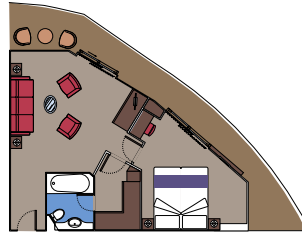

LEGEND

- ▲ Sofa bed
- ◆ Double sofa bed
- 3rd bed is a pullman bed
- 3rd and 4th beds are pullman beds
- ↔ Connecting cabins
- ◻ Cabin with panoramic sealed window
- H Cabin for guests with disabilities or reduced mobility
- ★ Juliet balcony (non-walkable area)
- ◐ Cabins with partial view
- Balcony with metal balustrade
- Balcony with half glass half metal balustrade

DECK 18
ELIOS

CABIN TYPES

FACILITIES INCLUDED

- Air conditioning
- Spacious wardrobe
- Bathroom with shower or bathtub
- Interactive TV
- Telephone
- Wi-Fi connection (for a fee)
- Mini bar
- Safe deposit box

2 Royal Suites

Royal Suites ($\approx 36 \text{ m}^2$) with balcony ($\approx 16 \text{ m}^2$).
Double bed can be converted into two single beds.

This kind of accommodation is only available in the MSC Yacht Club.

3 Executive & Family Suites

Executive and Family Suites with panoramic sealed window (from ≈ 40 to $\approx 51 \text{ m}^2$).
Double bed can be converted into two single beds.

This kind of accommodation is only available in the MSC Yacht Club.