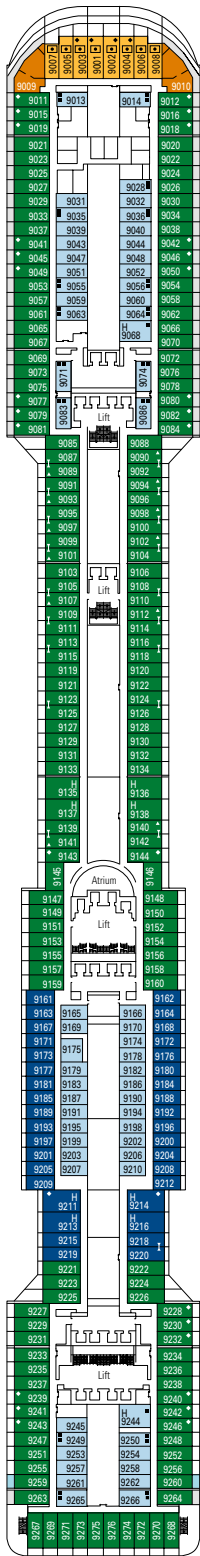

MSC DIVINA

TECHNICAL SHEET

COMMON SERVICES

RECEPTION-GUEST SERVICE

TECHNICAL CHARACTERISTICS OF THE SHIP

GROSS TONNAGE	139.072 tons
LENGTH / BEAM / HEIGHT	333,30 m / 37,92 m post panamax / 67,69 m
SURFACE AREA	450.000 m ² , incl. 27.000 m ² public area
DECKS	18, incl. 14 for guests
LIFTS	26, incl. 17 for guests (2 panoramics and 1 for the MSC Yacht Club)
VOLTAGE (IN CABIN)	110/220 volts
MAXIMUM SPEED	23,75 knots
STABILISERS	Stabilised with 2 fins
NUMBER OF PASSENGERS	4.345
NUMBER OF CABINS	1.751, incl. 45 for guests with disabilities or reduced mobility
CREW MEMBERS	Approx. 1.388
POOLS	4, incl. 1 with sliding roof and 1 for the MSC Yacht Club; 12 whirlpool baths
ENVIRONMENTAL TECHNOLOGY	AWT-Advanced Water Treatment, Energy Saving & Monitoring System, Clean Ship 2

VARIOUS SERVICES	Seats	Use	Surface (m ²)	Deck	
EXCURSIONS OFFICE	10	Excursions office	100	6 Zeus	
MEDICAL CENTER	6	Medical centre	284	4 Atlante	
RECEPTION-GUEST SERVICE	119	Reception, guest service	479	5 Saturno	
CONFERENCE ROOMS	Seats	Stage / Dance floor surface (m ²)	Surface (m ²)	Deck	
BLACK AND WHITE	322	27	55	800	7 Apollo
GALAXY	126		95	421	16 Urano
GOLDEN JAZZ BAR	152	16	13	235	7 Apollo
MSC SPORTS ARENA	120			290	16 Urano
PANTHEON THEATRE	1.603	165		2.086	6 Zeus / 7 Apollo
SKY & STARS	34			83	16 Urano

THE ONE BAR

CONCIERGE AREA

LA CANTINA DI BACCO

F1 SIMULATOR

DECK 9
MINERVA

DECK 10
GIUNONE

DECK 11
IRIDE

DECK 12
AURORA

DECK 13
CUPIDO

Elios Deck 18
 Urano Deck 16
 Mercurio Deck 15
 Afrodite Deck 14
 Cupido Deck 13
 Aurora Deck 12
 Iride Deck 11
 Giunone Deck 10
 Minerva Deck 9
 Artemide Deck 8
 Apollo Deck 7
 Zeus Deck 6
 Saturno Deck 5
 Atlante Deck 4