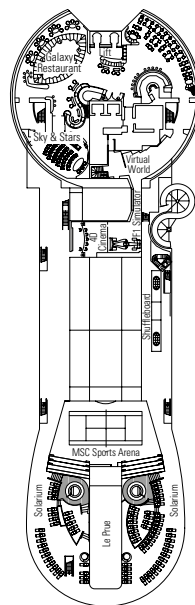

1.751 CABINS

Royal Suites	2
Executive & Family Suites	3
Deluxe Suites*	64
Aurea Suites	28
Balcony*	1.134
Ocean View*	113
Interior*	405

* Including cabins for guests with disabilities or reduced mobility.

CABINS CATEGORIES

BELLA › Interior
BELLA › Ocean View
BELLA › Balcony

FANTASTICA › Interior
FANTASTICA › Ocean View
FANTASTICA › Balcony
FANTASTICA › Family Cabin**

AUREA › Balcony
AUREA › Suite°
AUREA › Suite with Balcony

MSC YACHT CLUB › Deluxe Suite
MSC YACHT CLUB › Executive & Family Suite°
MSC YACHT CLUB › Royal Suite

- All cabins have one double bed convertible to two single beds.
- 3rd and 4th beds available in all categories.
- ° Sealed panoramic window.
- ** The ship offers many family cabins which are the combination of 2 connected cabins. Please contact your travel agent for all the available options.

LEGEND

- ▲ Sofa bed
- Double sofa bed
- 3rd bed is a pullman bed
- 3rd and 4th beds are pullman beds
- ↔ Connecting cabins
- ◻ Cabin with panoramic sealed window
- H Cabin for guests with disabilities or reduced mobility
- ★ Juliet balcony (non-walkable area)
- ◐ Cabins with partial view
- Balcony with metal balustrade
- Balcony with half glass half metal balustrade

Ship configuration, data and descriptions may be subject to change depending on the season and on the destination and will be verified at the time of booking.

DECK 14
AFRODITE

DECK 15
MERCURIO

DECK 16
URANO

DECK 18
ELIOS