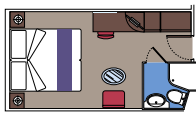

392 Interior