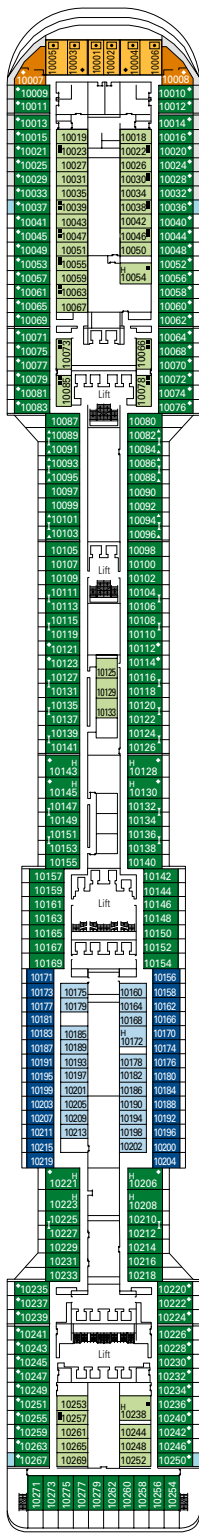

MSC DIVINA

TECHNICAL SHEET

COMMON SERVICES

RECEPTION-GUEST SERVICE

TECHNICAL CHARACTERISTICS OF THE SHIP

GROSS TONNAGE	139.072 tons
LENGTH / BEAM / HEIGHT	333,30 m / 37,92 m post panamax / 67,69 m
SURFACE AREA	450.000 m ² , incl. 27.000 m ² public area
DECKS	18, incl. 14 for guests
LIFTS	26, incl. 17 for guests (2 panoramics and 1 for the MSC Yacht Club)
VOLTAGE (IN CABIN)	110/220 volts
MAXIMUM SPEED	23,75 knots
STABILISERS	Stabilised with 2 fins
NUMBER OF PASSENGERS	4.345
NUMBER OF CABINS	1.751, incl. 45 for guests with disabilities or reduced mobility
CREW MEMBERS	Approx. 1.388
POOLS	4, incl. 1 with sliding roof and 1 for the MSC Yacht Club; 12 whirlpool baths
ENVIRONMENTAL TECHNOLOGY	AWT-Advanced Water Treatment, Energy Saving & Monitoring System, Clean Ship 2

VARIOUS SERVICES	Seats	Use	Surface (m ²)	Deck	
EXCURSIONS OFFICE	10	Excursions office	100	6 Zeus	
MEDICAL CENTER	6	Medical centre	284	4 Atlante	
RECEPTION-GUEST SERVICE	119	Reception, guest service	479	5 Saturno	
CONFERENCE ROOMS	Seats	Stage / Dance floor surface (m ²)	Surface (m ²)	Deck	
BLACK AND WHITE	322	27	55	800	7 Apollo
GALAXY	126		95	421	16 Urano
GOLDEN JAZZ BAR	152	16	13	235	7 Apollo
MSC SPORTS ARENA	120			290	16 Urano
PANTHEON THEATRE	1.603	165		2.086	6 Zeus / 7 Apollo
SKY & STARS	34			83	16 Urano

THE ONE BAR

CONCIERGE AREA

LA CANTINA DI BACCO

F1 SIMULATOR

DECK 9
MINERVA

DECK 10
GIUNONE

DECK 11
IRIDE

DECK 12
AURORA

DECK 13
CUPIDO

Elios Deck 18
 Urano Deck 16
 Mercurio Deck 15
 Afrodite Deck 14
 Cupido Deck 13
 Aurora Deck 12
 Iride Deck 11
 Giunone Deck 10
 Minerva Deck 9
 Artemide Deck 8
 Apollo Deck 7
 Zeus Deck 6
 Saturno Deck 5
 Atlante Deck 4