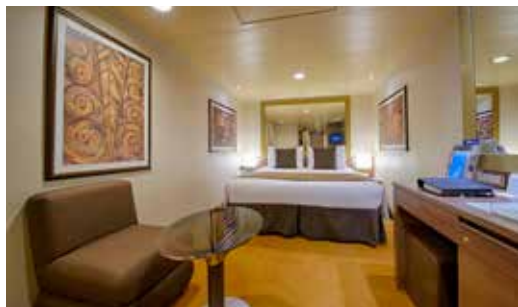

LEGEND

- ▲ Sofa bed
- ◆ Double sofa bed
- 3rd bed is a pullman bed
- 3rd and 4th beds are pullman beds
- ↔ Connecting cabins
- ◻ Cabin with panoramic sealed window
- H Cabin for guests with disabilities or reduced mobility
- ★ Juliet balcony (non-walkable area)
- ◐ Cabins with partial view
- Balcony with metal balustrade
- Balcony with half glass half metal balustrade

This kind of accommodation is available with Bella, Fantastica and Aurea Experiences.

113 Ocean View

Cabins with porthole (from ≈ 12 to ≈ 20 m²). Double bed can be converted into two single beds.

This kind of accommodation is available with Bella and Fantastica Experiences.