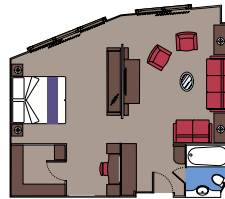

LEGEND

- ▲ Sofa bed
- ◆ Double sofa bed
- 3rd bed is a pullman bed
- 3rd and 4th beds are pullman beds
- ↔ Connecting cabins
- ◻ Cabin with panoramic sealed window
- H Cabin for guests with disabilities or reduced mobility
- ★ Juliet balcony (non-walkable area)
- ◐ Cabins with partial view
- Balcony with metal balustrade
- Balcony with half glass half metal balustrade

DECK 18
ELIOS

CABIN TYPES

FACILITIES INCLUDED

- Air conditioning
- Spacious wardrobe
- Bathroom with shower or bathtub
- Interactive TV
- Telephone
- Wi-Fi connection (for a fee)
- Mini bar
- Safe deposit box

2 Royal Suites

Royal Suites ($\approx 36 \text{ m}^2$) with balcony ($\approx 16 \text{ m}^2$).
Double bed can be converted into two single beds.

This kind of accommodation is only available in the MSC Yacht Club.

3 Executive & Family Suites

Executive and Family Suites with panoramic sealed window (from ≈ 40 to $\approx 51 \text{ m}^2$).
Double bed can be converted into two single beds.

This kind of accommodation is only available in the MSC Yacht Club.