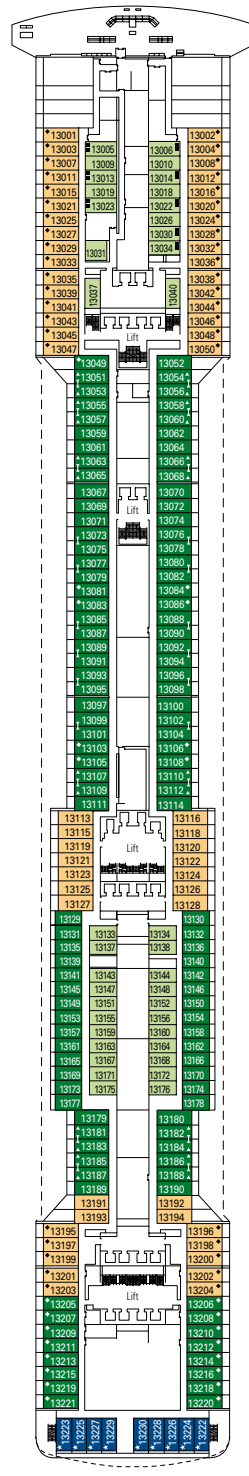

MSC DIVINA

TECHNICAL SHEET

COMMON SERVICES

RECEPTION-GUEST SERVICE

TECHNICAL CHARACTERISTICS OF THE SHIP

GROSS TONNAGE	139.072 tons
LENGTH / BEAM / HEIGHT	333,30 m / 37,92 m post panamax / 67,69 m
SURFACE AREA	450.000 m ² , incl. 27.000 m ² public area
DECKS	18, incl. 14 for guests
LIFTS	26, incl. 17 for guests (2 panoramics and 1 for the MSC Yacht Club)
VOLTAGE (IN CABIN)	110/220 volts
MAXIMUM SPEED	23,75 knots
STABILISERS	Stabilised with 2 fins
NUMBER OF PASSENGERS	4.345
NUMBER OF CABINS	1.751, incl. 45 for guests with disabilities or reduced mobility
CREW MEMBERS	Approx. 1.388
POOLS	4, incl. 1 with sliding roof and 1 for the MSC Yacht Club; 12 whirlpool baths
ENVIRONMENTAL TECHNOLOGY	AWT-Advanced Water Treatment, Energy Saving & Monitoring System, Clean Ship 2

VARIOUS SERVICES	Seats	Use	Surface (m ²)	Deck	
EXCURSIONS OFFICE	10	Excursions office	100	6 Zeus	
MEDICAL CENTER	6	Medical centre	284	4 Atlante	
RECEPTION-GUEST SERVICE	119	Reception, guest service	479	5 Saturno	
CONFERENCE ROOMS	Seats	Stage / Dance floor surface (m ²)	Surface (m ²)	Deck	
BLACK AND WHITE	322	27	55	800	7 Apollo
GALAXY	126		95	421	16 Urano
GOLDEN JAZZ BAR	152	16	13	235	7 Apollo
MSC SPORTS ARENA	120			290	16 Urano
PANTHEON THEATRE	1.603	165		2.086	6 Zeus / 7 Apollo
SKY & STARS	34			83	16 Urano

THE ONE BAR

CONCIERGE AREA

LA CANTINA DI BACCO

F1 SIMULATOR

DECK 9
MINERVA

DECK 10
GIUNONE

DECK 11
IRIDE

DECK 12
AURORA

DECK 13
CUPIDO

Elios Deck 18
 Urano Deck 16
 Mercurio Deck 15
 Afrodite Deck 14
 Cupido Deck 13
 Aurora Deck 12
 Iride Deck 11
 Giunone Deck 10
 Minerva Deck 9
 Artemide Deck 8
 Apollo Deck 7
 Zeus Deck 6
 Saturno Deck 5
 Atlante Deck 4