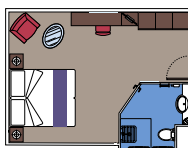

43 Cabins for guests with disabilities or reduced mobility