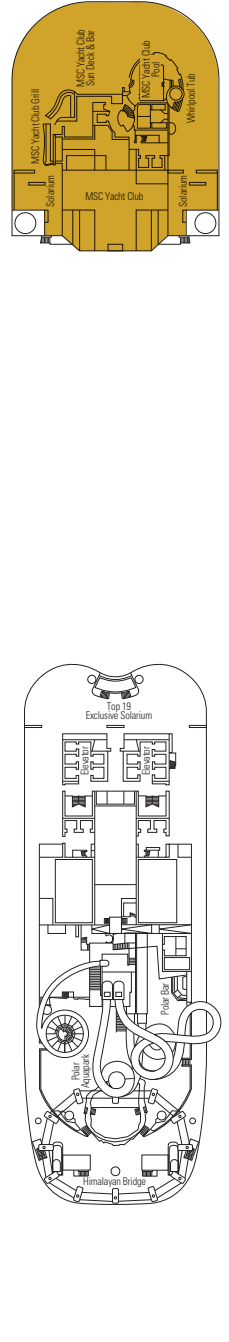

DECK 15 TOUR EIFFEL   **DECK 16 IGUAZU**   **DECK 18 PYRAMIDS**   **DECK 19 BABYLON**