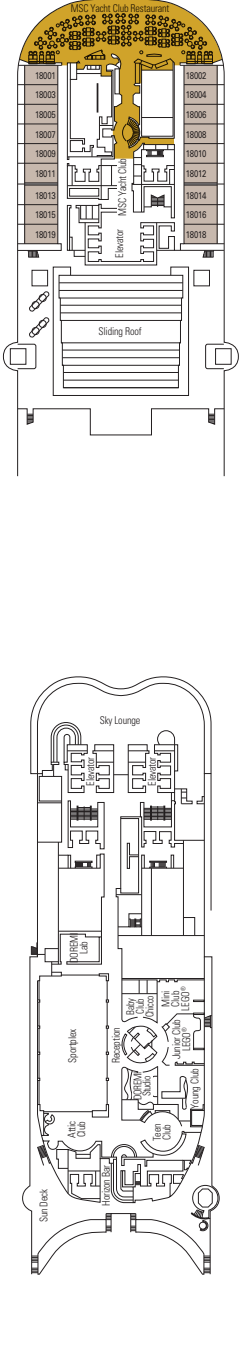

DECK 15 TOUR EIFFEL   **DECK 16 IGUAZU**   **DECK 18 PYRAMIDS**   **DECK 19 BABYLON**