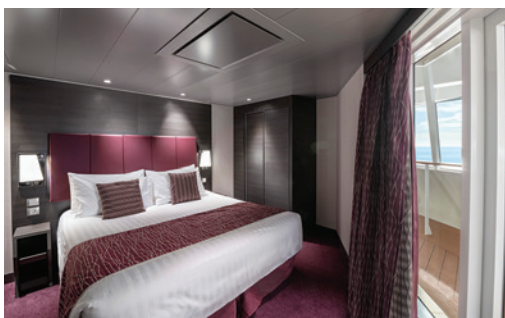

## 2 Royal Suites

Royal Suites (≈ 602 sq. ft.) with balcony (≈ 129 sq. ft.)  
Queen bed can be converted into 2 single beds.  
Whirlpool tub, bar setup, refrigerator, coffee machine.

These luxurious suites come with a separate living room and a large angle balcony with dining table and private whirlpool bath. The seating area includes a sofa that converts to a double bed to accommodate 3rd and 4th guests. Butler and concierge service is available 24 hours a day.