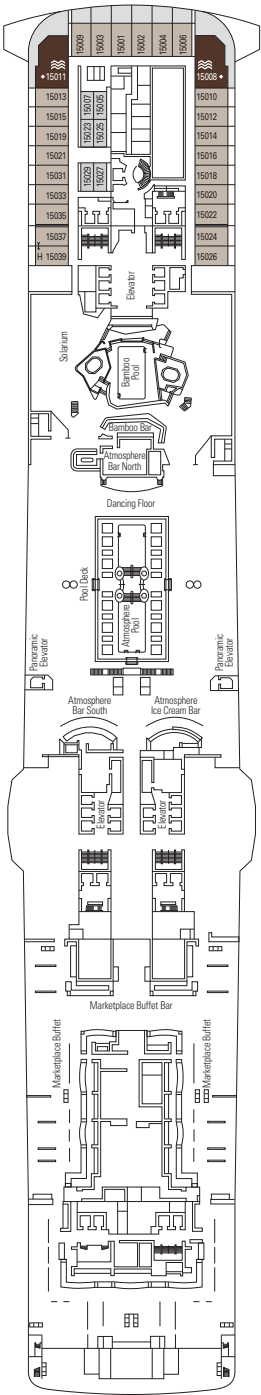

DECK 15 TOUR EIFFEL   **DECK 16 IGUAZU**   **DECK 18 PYRAMIDS**   **DECK 19 BABYLON**