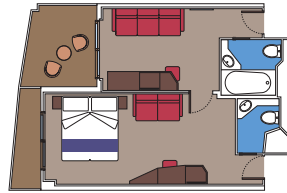

172 Family Staterooms*

Capable of accommodating up to 9 people in comfort, our Staterooms for Families are created combining 2 or 3 connecting staterooms (Balcony, Outside or Interior), each with its own bathroom.

This type of accommodation is available only with Fantastica Experience.

*Staterooms for Families are already included in the total number of staterooms, therefore they are not to be counted in addition.