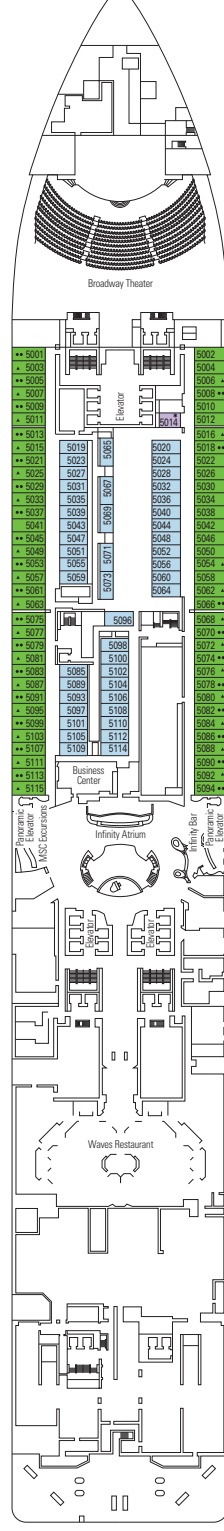

DECK 5
COLOSSEO