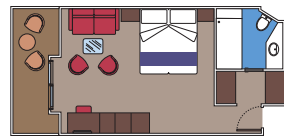

Deluxe Suites (from ≈ 279 to ≈ 301 sq. ft.)
Queen bed can be converted into 2 single beds.
Private balcony (from ≈ 53 to ≈ 161 sq. ft.), bathroom with a large shower, coffee machine.

These Deluxe Suites come with a seating area and their own private balcony. Some sofas convert to a double sofa bed to accommodate 3rd and 4th guests. Butler and concierge service is available 24 hours a day.

This kind of accommodation is only available in the MSC Yacht Club.

15 Interior Suites