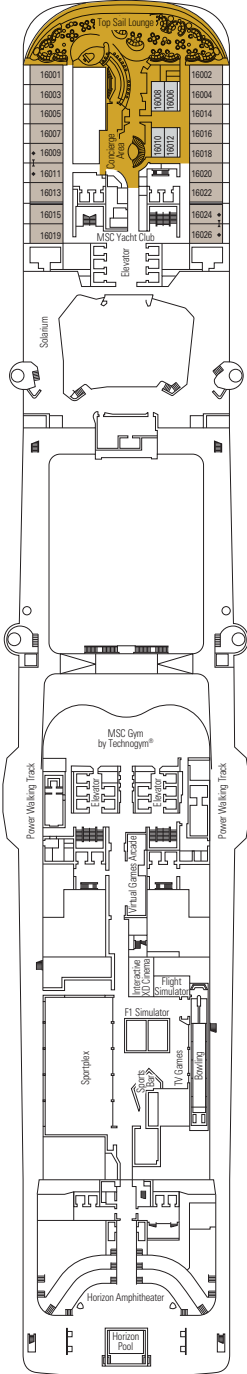

DECK 15 TOUR EIFFEL   **DECK 16 IGUAZU**   **DECK 18 PYRAMIDS**   **DECK 19 BABYLON**