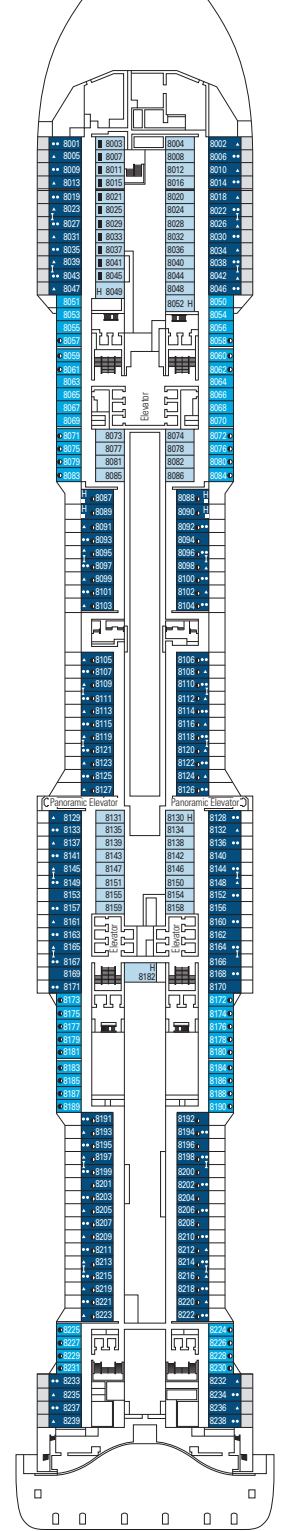

DECK 8
MACHU PICCHU