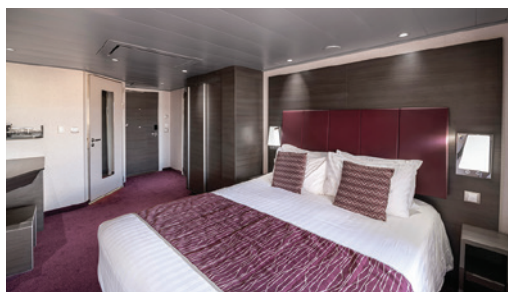

54 Staterooms for guests with disabilities or reduced mobility