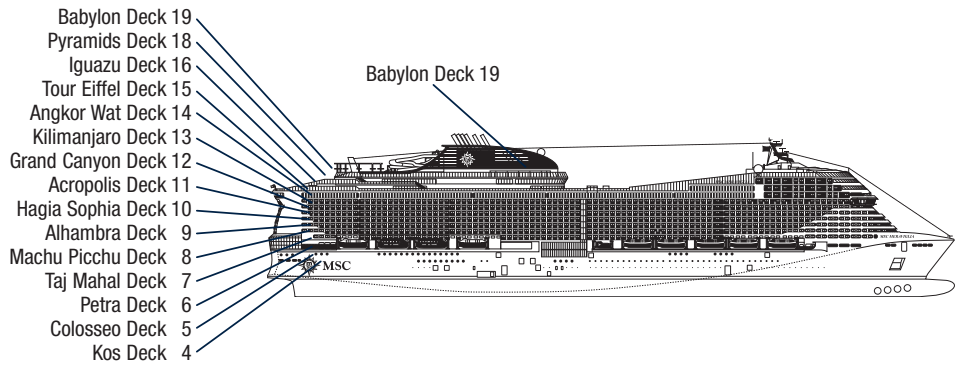

# DECK PLAN & ACCOMMODATIONS

2,244 STATEROOMS  
5,655 GUESTS

GALLERIA MERAVIGLIA

DECK 4  
KOS

DECK 5  
COLOSSEO

DECK 6  
PETRA

DECK 7  
TAJ MAHAL

DECK 8  
MACHU PICCHU

BROADWAY THEATER

BUTCHER'S CUT

DECK 9 ALHAMBRA      DECK 10 HAGIA SOPHIA      DECK 11 ACROPOLIS      DECK 12 GRAND CANYON      DECK 13 KILIMANJARO      DECK 14 ANGKOR WAT