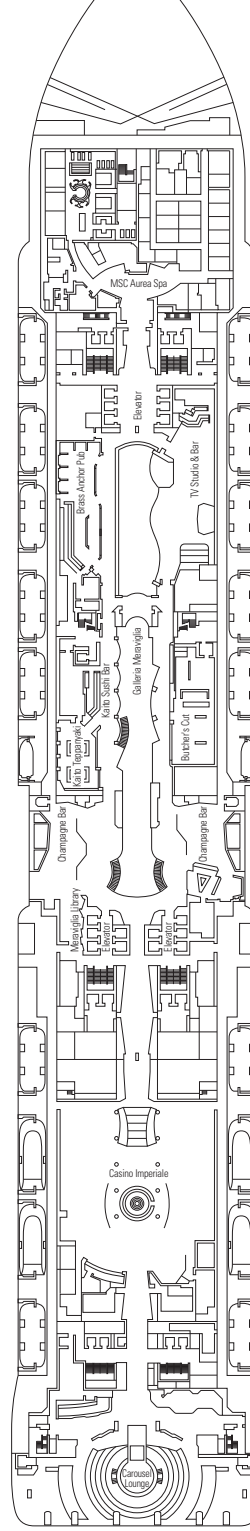

DECK 7
TAJ MAHAL