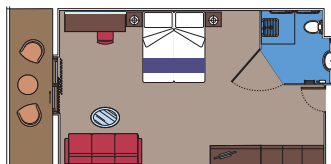

FACILITIES FOR GUESTS WITH DISABILITIES OR REDUCED MOBILITY

1 Deluxe Suite for guests with disabilities or reduced mobility

Deluxe Suites (≈ 258 sq. ft.) with balcony (≈ 53 sq. ft.). Queen bed can be converted into 2 single beds.

This kind of accommodation is only available in the MSC Yacht Club.

54 Staterooms for guests with disabilities or reduced mobility

32 Staterooms (≈ 236 sq. ft.) with balcony (from ≈ 32 to ≈ 172 sq. ft.).
22 Interior staterooms (≈ 236 sq. ft.).
Queen bed can be converted into 2 single beds.

This type of accommodation is available in Balcony and Interior staterooms (with Bella, Fantastica and Aurea Experiences).

FACILITIES FOR GUESTS WITH DISABILITIES OR REDUCED MOBILITY

Stateroom door width	33.8 in.
Bathroom door width	35.4 in.
Size of stateroom (floor space)	≈ 193 to 226 sq. ft.
Size of bathroom	33 sq. ft.
Is there a fold-down seat in the shower?	Yes
Height of seat from the floor	17.3 in.
Does the toilet seat have grab rails?	Yes
Are wheelchairs available on board?	In limited numbers*
Are all decks/public areas accessible?	Yes
Are all lifeboats wheelchair-accessible?	No**
Do the elevators have deck indicators?	Visual, Audio & Braille
Can severely visually impaired/blind guests be catered for on the cruise?	Only with full-time caregiver

*Only for embarkation, disembarkation and emergencies.

**In the event of an emergency, dedicated personnel will help guests with disabilities or reduced mobility to board lifeboats.