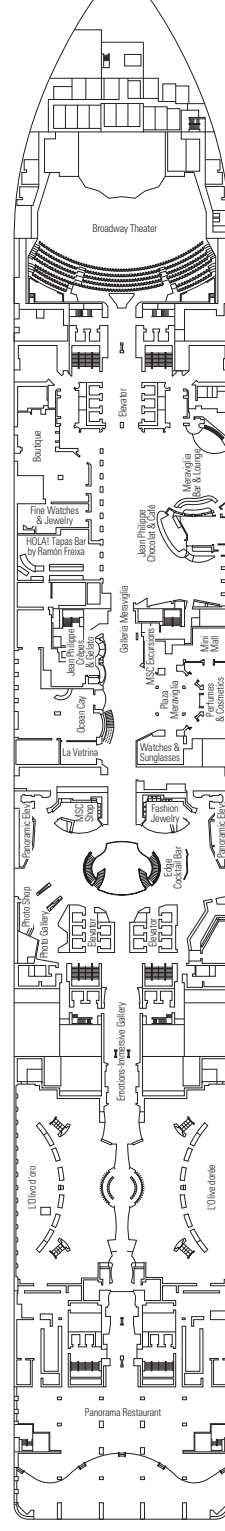

DECK 6
PETRA