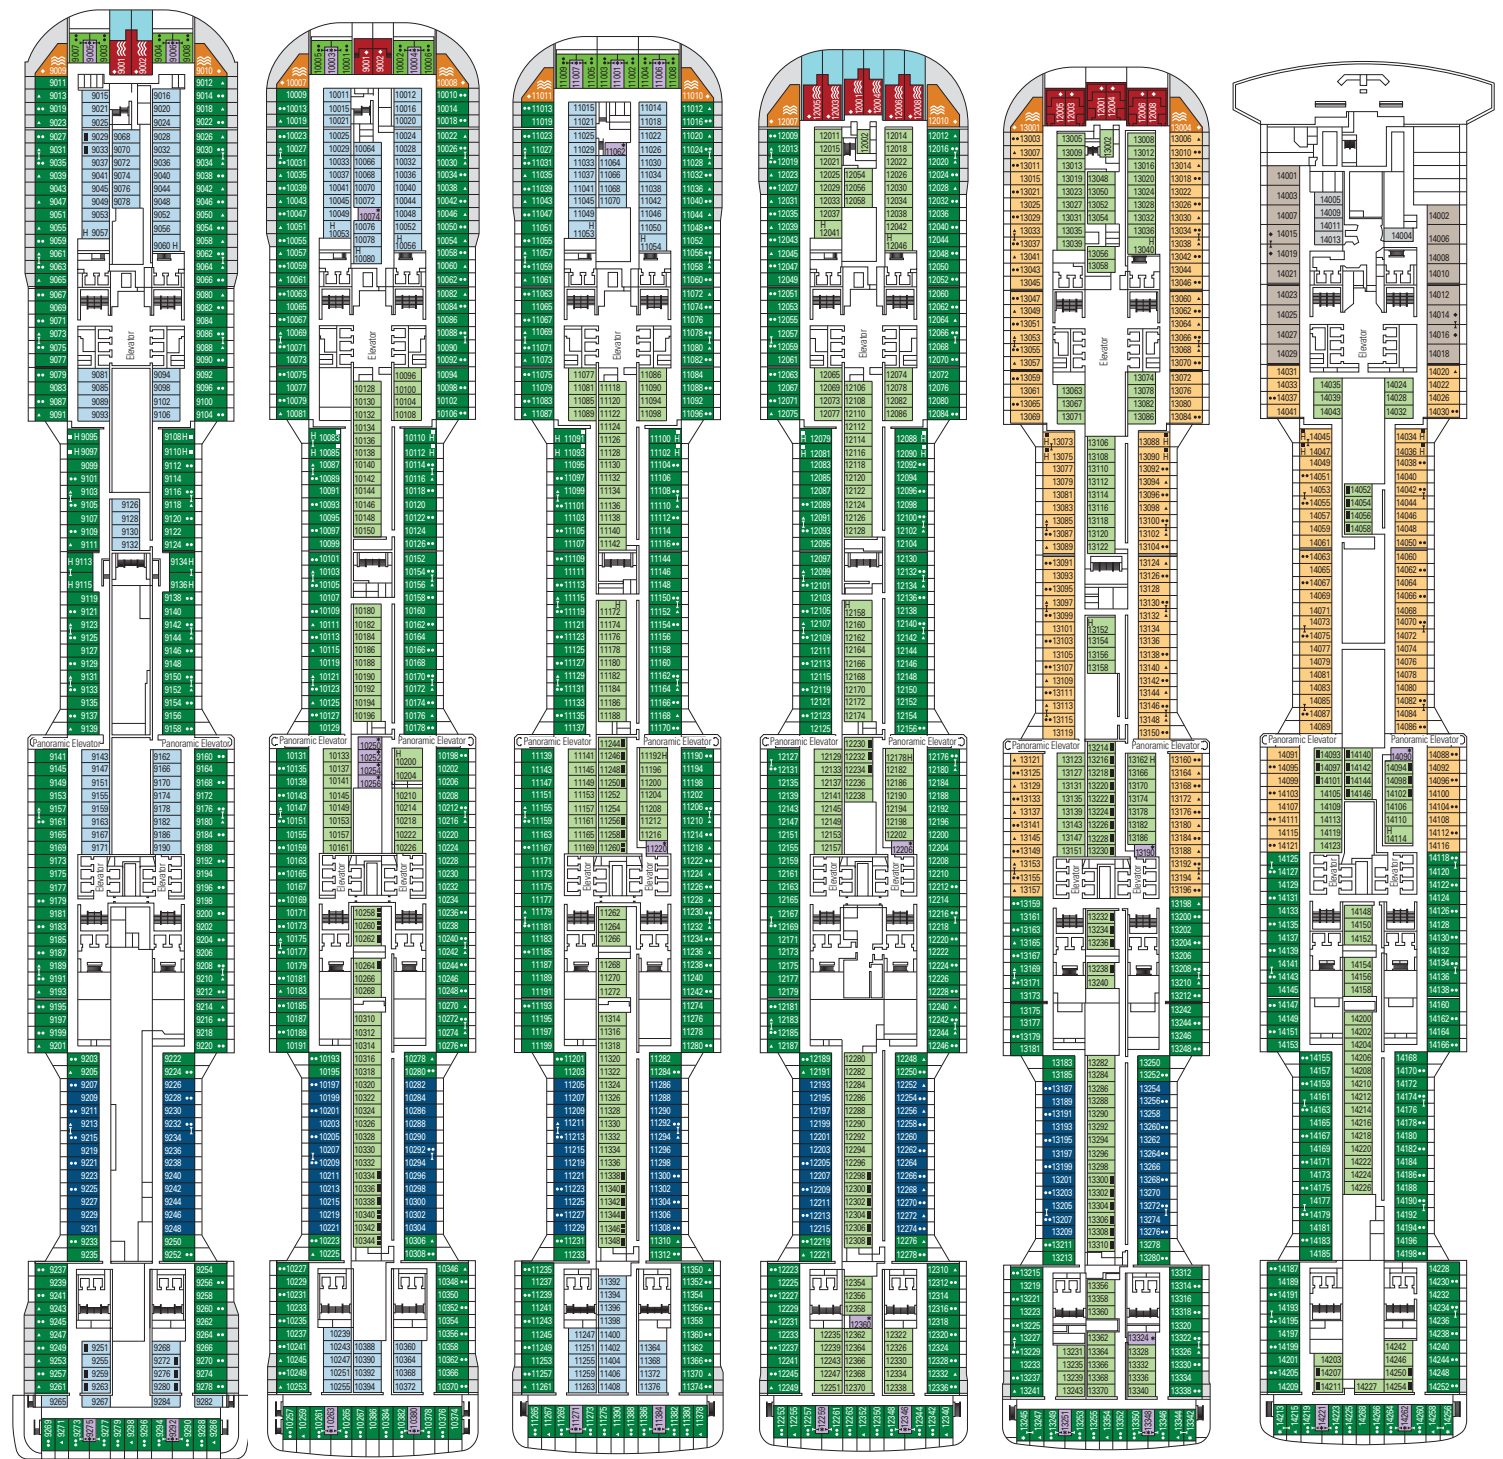

# DECK PLAN & ACCOMMODATIONS

2,244 STATEROOMS  
5,655 GUESTS

GALLERIA MERAVIGLIA

DECK 4  
KOS

DECK 5  
COLOSSEO

DECK 6  
PETRA

DECK 7  
TAJ MAHAL

DECK 8  
MACHU PICCHU

BROADWAY THEATER

BUTCHER'S CUT

DECK 9 ALHAMBRA      DECK 10 HAGIA SOPHIA      DECK 11 ACROPOLIS      DECK 12 GRAND CANYON      DECK 13 KILIMANJARO      DECK 14 ANGKOR WAT